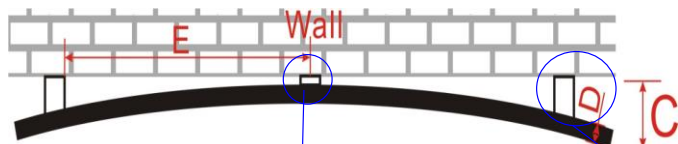

Lunette 2 Series Dimension Table

Unit: mm

Model	Screen Diag. & Aspect Ratio	Overall Length (A)	View Width (A1)	Frame Width (A2)	Overall Height (B)	View Height (B1)	Frame Height (B2)	C	Frame Depth (D)	Distance Between Brackets (E)	Distance Between Top/Bottom Outer Brackets (F)
Curve84WH2	84"(16:9)	2040	1860	90	1226	1046	90	83	40	990	1107
Curve92WH2	92"(16:9)	2217	2037	90	1326	1146	90	90	40	1075	1207
Curve100WH2	100"(16:9)	2394	2214	90	1426	1246	90	99	40	1165	1307
Curve110WH2	110"(16:9)	2615	2435	90	1550	1370	90	110	40	1275	1431
Curve120WH2	120"(16:9)	2837	2657	90	1674	1494	90	123	40	1385	1555
Curve135WH2	135"(16:9)	3169	2989	90	1861	1681	90	143	40	1550	1742
Curve150WH2	150"(16:9)	3501	3321	90	2048	1868	90	166	40	1720	1929
Curve180WH2	180"(16:9)	4165	3985	90	2422	2242	90	219	40	1900	2303
Curve235-115W2	115"(2.35:1)	2867	2687	90	1323	1143	90	125	40	1300	1204
Curve235-125W2	125"(2.35:1)	3101	2921	90	1423	1243	90	139	40	1500	1304
Curve235-138W2	138"(2.35:1)	3405	3225	90	1552	1372	90	159	40	1600	1433
Curve235-158W2	158"(2.35:1)	3872	3692	90	1751	1571	90	195	40	1750	1632
Curve235-166W2	166"(2.35:1)	4060	3880	90	1831	1651	90	210	40	1900	1712

Note: Date Error ±1"