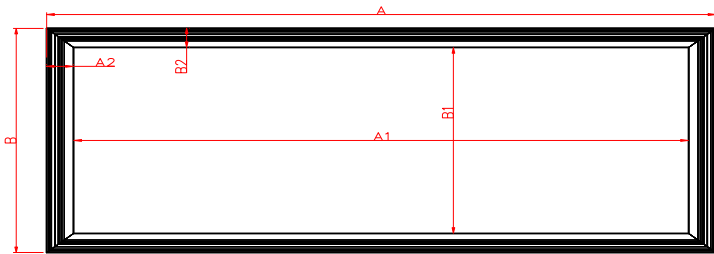

Note: Date Error ±1"

*DISCONTINUED

The listed measurements are for general reference only. Please contact Elite Screens to verify product design and dimensions before attempting to integrate its products with any structural or furniture modification. Although a manufacturer may offer product advice, it may be taken or disregarded at the integrator's discretion. Elite Screens will not be held responsible or be otherwise liable for faulty installations.

Top View