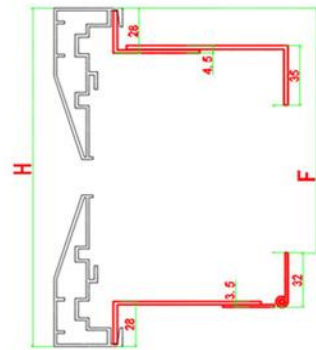

Note: Date Error ±1"

Unit: inch

Model	Screen Diag. & Aspect Ratio	Overall Length (A)	View Width (A1)	Frame Width (A2)	Overall Height (B)	View Height (B1)	Frame Height (B2)	C	Frame Depth (D)	Distance Between Brackets (E)	Distance Between Top/Bottom Outer Brackets (F)
Curve84WH2	84"(16:9)	80.3	73.2	3.5	48.3	41.2	3.5	3.3	1.6	39.0	42.4
Curve92WH2	92"(16:9)	87.3	80.2	3.5	52.2	45.1	3.5	3.5	1.6	42.3	46.3
Curve100WH2	100"(16:9)	94.3	87.2	3.5	56.1	49.1	3.5	3.9	1.6	45.9	50.2
Curve110WH2	110"(16:9)	103.0	95.9	3.5	61.0	53.9	3.5	4.3	1.6	50.2	55.1
Curve120WH2	120"(16:9)	111.7	104.6	3.5	65.9	58.8	3.5	4.8	1.6	54.5	60.0
Curve135WH2	135"(16:9)	124.8	117.7	3.5	73.3	66.2	3.5	5.6	1.6	61.0	67.4
Curve150WH2	150"(16:9)	137.8	130.7	3.5	80.6	73.5	3.5	6.5	1.6	67.7	74.7
Curve180WH2	180"(16:9)	164.0	156.9	3.5	95.3	88.3	3.5	8.6	1.6	74.8	89.4
Curve235-115W2	115"(2.35:1)	112.9	105.8	3.5	52.1	45.0	3.5	4.9	1.6	51.2	46.2
Curve235-125W2	125"(2.35:1)	122.1	115.0	3.5	56.0	48.9	3.5	5.5	1.6	59.1	50.1
Curve235-138W2	138"(2.35:1)	134.1	127.0	3.5	61.1	54.0	3.5	6.3	1.6	63.0	55.2
Curve235-158W2	158"(2.35:1)	152.4	145.4	3.5	68.9	61.9	3.5	7.7	1.6	68.9	63.0
Curve235-166W2	166"(2.35:1)	159.8	152.7	3.5	72.1	65.0	3.5	8.3	1.6	74.8	66.2

Note: Date Error ±1"

\*DISCONTINUED

The listed measurements are for general reference only. Please contact Elite Screens to verify product design and dimensions before attempting to integrate its products with any structural or furniture modification. Although a manufacturer may offer product advice, it may be taken or disregarded at the integrator's discretion. Elite Screens will not be held responsible or be otherwise liable for faulty installations.

Top View

Top of Frame

Bottom of Frame