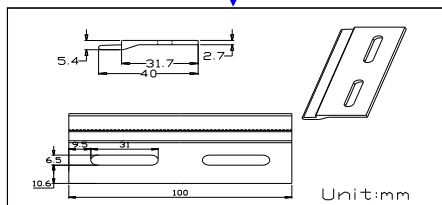

Lunette 2 Series Dimension Table

Unit: mm

Model	Screen Diag. & Aspect Ratio	Overall Length (A)	View Width (A1)	Frame Width (A2)	Overall Height (B)	View Height (B1)	Frame Height (B2)	C	Frame Depth (D)	Distance Between Brackets (E)	Distance Between Top/Bottom Outer Brackets (F)
Curve84WH2	84"(16:9)	2040	1860	90	1226	1046	90	83	40	990	1107
Curve92WH2	92"(16:9)	2217	2037	90	1326	1146	90	90	40	1075	1207
Curve100WH2	100"(16:9)	2394	2214	90	1426	1246	90	99	40	1165	1307
Curve110WH2	110"(16:9)	2615	2435	90	1550	1370	90	110	40	1275	1431
Curve120WH2	120"(16:9)	2837	2657	90	1674	1494	90	123	40	1385	1555
Curve135WH2	135"(16:9)	3169	2989	90	1861	1681	90	143	40	1550	1742
Curve150WH2	150"(16:9)	3501	3321	90	2048	1868	90	166	40	1720	1929
Curve180WH2	180"(16:9)	4165	3985	90	2422	2242	90	219	40	1900	2303
Curve235-115W2	115"(2.35:1)	2867	2687	90	1323	1143	90	125	40	1300	1204
Curve235-125W2	125"(2.35:1)	3101	2921	90	1423	1243	90	139	40	1500	1304
Curve235-138W2	138"(2.35:1)	3405	3225	90	1552	1372	90	159	40	1600	1433
Curve235-158W2	158"(2.35:1)	3872	3692	90	1751	1571	90	195	40	1750	1632
Curve235-166W2	166"(2.35:1)	4060	3880	90	1831	1651	90	210	40	1900	1712

Note: Date Error ±1"