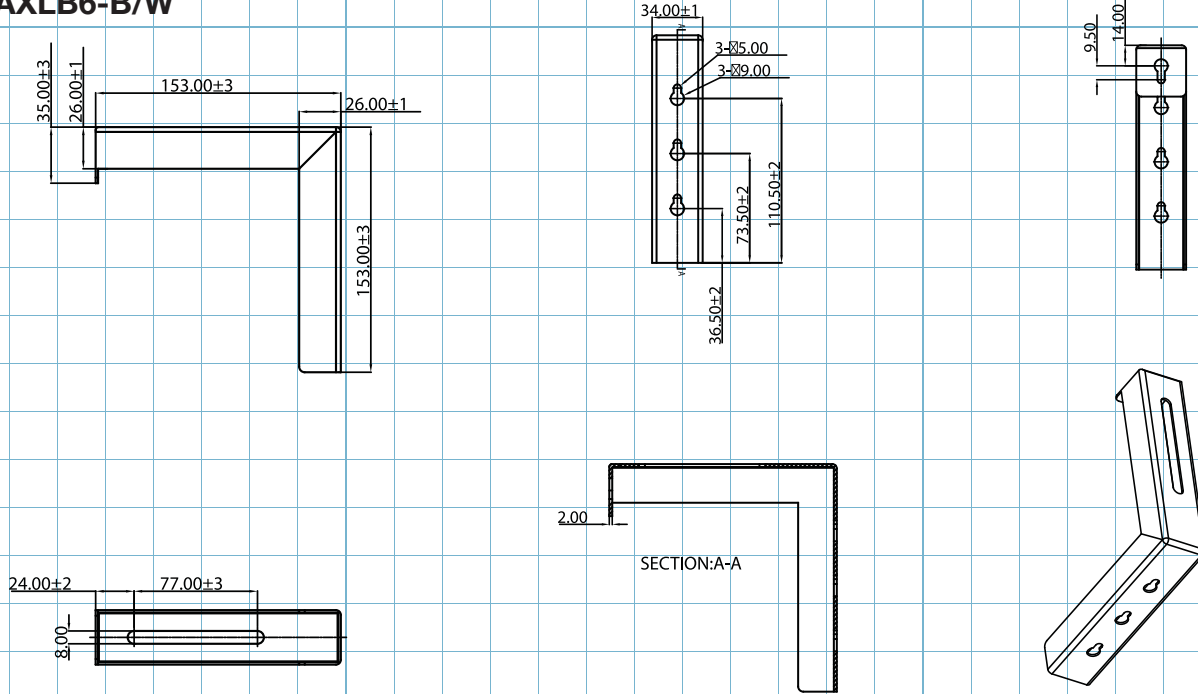

L Brackets (6 inch)

Model Dimensions (Width x Height x Length x Thick)

ZVMAXLB6-B/W 34 x 153 x 153 x 2.5

Unit: mm

Model Dimensions (Width x Height x Length x Thick)

ZVMAXLB6-B/W 1.33" x 6.02" x 6.02" x 0.10"

Unit: inch

L Brackets (12 inch)

Model Dimensions (Width x Height x Length x Thick)

ZVMAXLB12-B/W 50 x 153 x 305 x 2.5

Unit: mm

Model Dimensions (Width x Height x Length x Thick)

ZVMAXLB12-B/W 1.97" x 6.02" x 12.0" x 0.10"

Unit: inch

*Measurement dimensions are intended as a reference only and subject to change without notice. Note: Data Error ± 0.1 "

The listed measurements are for general reference only. Please contact Elite Screens to verify product design and dimensions before attempting to integrate its products with any structural or furniture modification. Although a manufacturer may offer product advice, it may be taken or disregarded at the integrator's discretion. Elite Screens will not be held responsible or be otherwise liable for faulty installations.

ZVMAXLB6-B/W

The listed measurements are for general reference only. Please contact Elite Screens to verify product design and dimensions before attempting to integrate its products with any structural or furniture modification. Although a manufacturer may offer product advice, it may be taken or disregarded at the integrator's discretion. Elite Screens will not be held responsible or be otherwise liable for faulty installations.