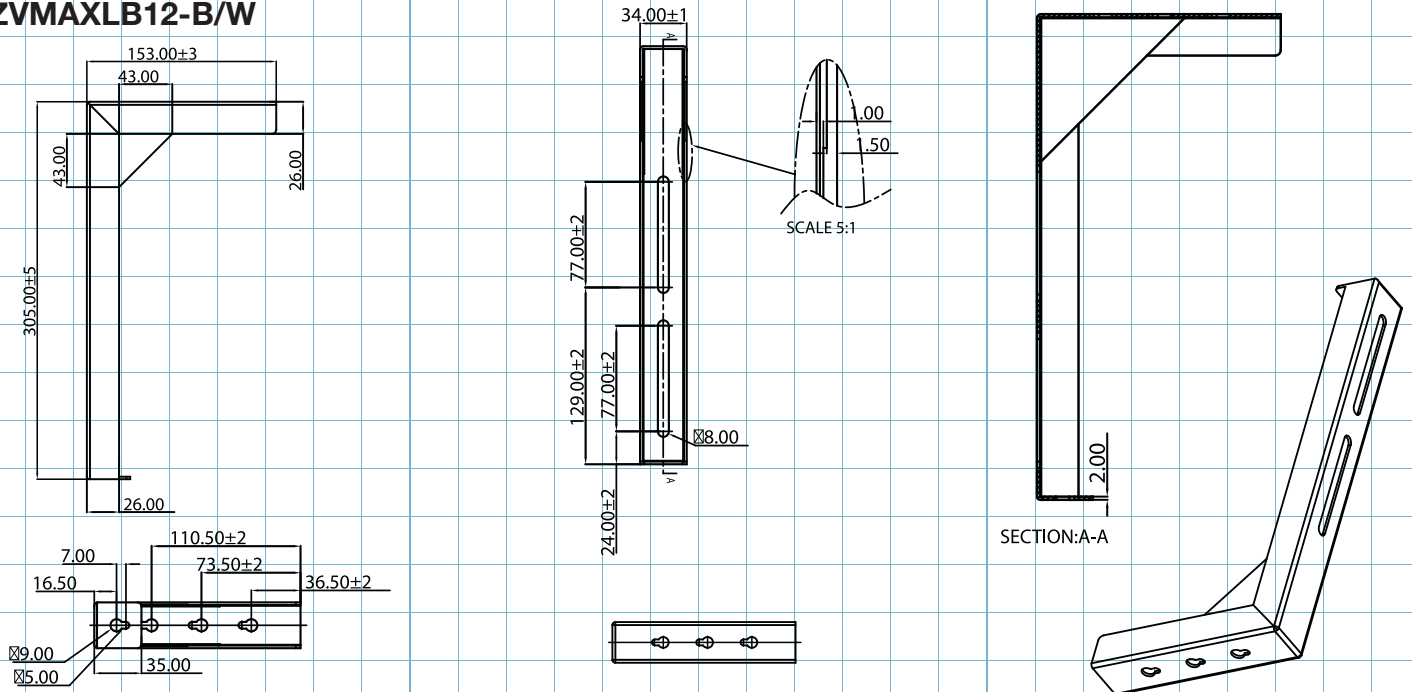

ZVMAXLB12-B/W

ELITE SCREENS

www.elitescreens.com