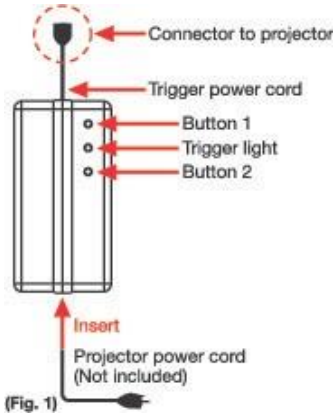

Model: ZU12V - Universal Wireless 12V Projector Trigger

ZU12V wireless trigger will work ONLY with Elite Motorized Screens V2.0 and above.

Trigger Diagram

Trigger Operation Diagram

To view the instructional video, please visit

www.elitescreens.com/video/ZU12V-how

Or scan the QR Code below:

Instructions

Step one: ZU12V and Motorized Elite Screen set up

1. Unplug the Power Cable attached to your motorized Elite Screen from the wall.
2. Connect the Projector's Power Cable to the ZU12V (Refer. to Fig.1), then plug the cable into a nearby power outlet. (red light will blink)
3. Press & Hold **[Button 1]** with pointy object, **AND quickly** plug in the Elite electric screen into the power outlet (***you may need another person to plug in the screen power cord***), release **[Button 1]** after 3 seconds
(The screen may react and drop about an inch, then retract back into the housing)