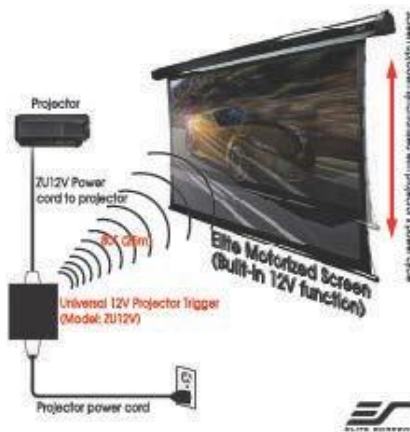

Model: ZU12V - Universal Wireless 12V Projector Trigger

ZU12V wireless trigger will work ONLY with Elite Motorized Screens V2.0 and above.

Trigger Diagram

Trigger Operation Diagram

To view the instructional video, please visit

www.elitescreens.com/video/ZU12V-how

Or scan the QR Code below:

Instructions

Step one: ZU12V and Motorized Elite Screen set up

1. Unplug the Power Cable attached to your motorized Elite Screen from the wall.
2. Connect the Projector's Power Cable to the ZU12V (Refer. to Fig.1), then plug the cable into a nearby power outlet. (red light will blink)
3. Press & Hold **[Button 1]** with pointy object, **AND quickly** plug in the Elite electric screen into the power outlet (***you may need another person to plug in the screen power cord***), release **[Button 1]** after 3 seconds
(The screen may react and drop about an inch, then retract back into the housing)

Step two: ZU12V and Projector set up

4. Unplug the Power Cable attached to your motorized Elite Screen from the wall.
5. Plug the ZU12V trigger into your projector
6. Turn on the projector and again, Press & Hold **[Button 2]** with a pointy object. (blue light will blink), release **[Button 2]** after 3 seconds.
6. Turn off the projector.
7. Plug in the Elite electric screen into the power outlet, Power on your projector once more and your Elite Screen should now automatically drop. If it does not, repeat the process from **Step one**.