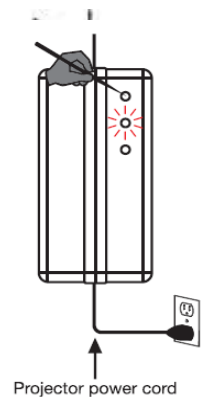

Model: ZU12V - Universal Wireless 12V Projector Trigger

ZU12V wireless trigger will work ONLY with Elite Motorized Screens V2.0 and above.

Trigger Diagram

Trigger Operation Diagram

To view the instructional video, please visit

www.elitescreens.com/video/ZU12V-how

Or scan the QR Code below:

Instructions

Step one: ZU12V and Motorized Elite Screen set up

1. Unplug the Power Cable attached to your motorized Elite Screen from the wall.
2. Connect the Projector's Power Cable to the ZU12V (Refer. to Fig.1), then plug the cable into a nearby power outlet. (red light will blink)
3. Press & Hold **[Button 1]** with pointy object, **AND quickly** plug in the Elite electric screen into the power outlet (***you may need another person to plug in the screen power cord***), release **[Button 1]** after 3 seconds
(The screen may react and drop about an inch, then retract back into the housing)

Step two: ZU12V and Projector set up

4. Unplug the Power Cable attached to your motorized Elite Screen from the wall.
5. Plug the ZU12V trigger into your projector
6. Turn on the projector and again, Press & Hold **[Button 2]** with a pointy object. (blue light will blink), release **[Button 2]** after 3 seconds.
6. Turn off the projector.
7. Plug in the Elite electric screen into the power outlet, Power on your projector once more and your Elite Screen should now automatically drop. If it does not, repeat the process from **Step one**.